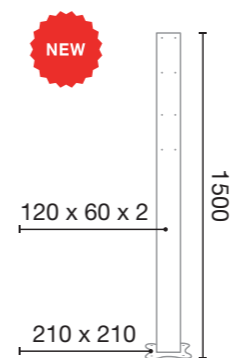

Lateral basic / Lateral basic