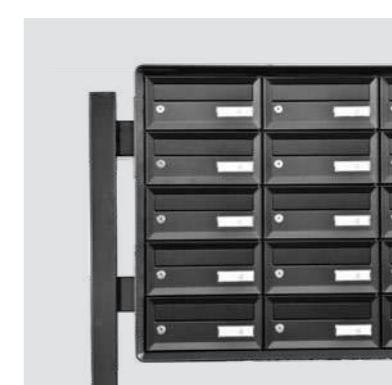

LATERAL Para atornillar To be screwed JomaColor	53272	184,00 €
CENTRAL Para atornillar To be screwed JomaColor	53274	265,00 €
LATERAL Para enterrar To be buried 1750 mm JomaColor	53277	227,00 €
LATERAL ESPECIAL Para atornillar To be screwed < 1500 mm JomaColor	53281	238,00 €

1 o 2 en función de la altura del agrupado.
1 or 2 depending on the bank height.