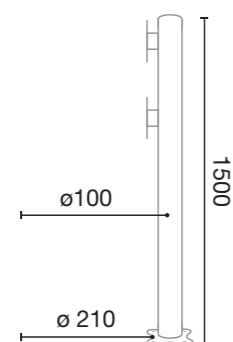

Base redondo / Base round